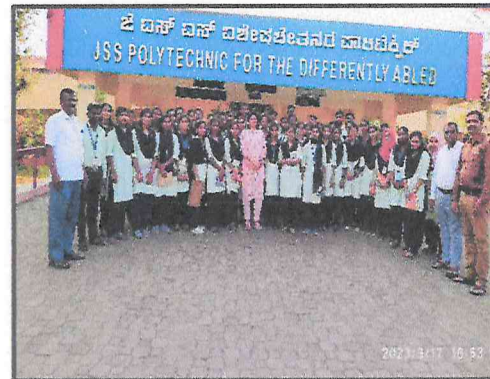

JSS Mahavidyapeetha, Mysore - 04

JSS INSTITUTE OF EDUCATION

(Recognized by the NCTE and Affiliated to University of Mysore, Mysore)

Sakleshpur – 573 134, PB No 26, Hassan Dist.

Email: jssioebedskp@gmail.com website: <https://jssioebedskp.org.in> Phone No: 97405 91647

SPECIAL SCHOOL VISIT

(Signature)
PRINCIPAL
J.S.S. Institute of Education
P.B. 26, SAKALESHPUR-573-134
Hassan Dist